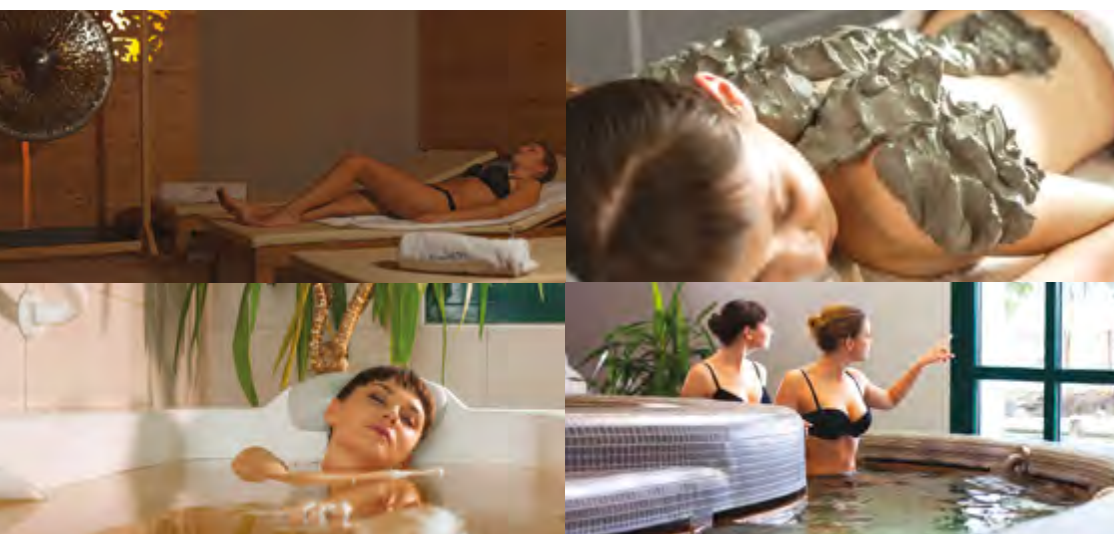

Inverno 2017/2018 Winter 2017/2018

C.F./PIVA e Iscr. Reg. Impr. TN n. 02029900228
Iscr. R.E.A. n. 195367 - Cap. Soc. € 12.000,00 i.v.
Società a socio unico soggetta a controllo e
coordinamento da parte del Comune di Pejo

Pejo Terme Natura Srl
Via delle Acque Acidule 3 = 38024 Pejo Fonti (TN)
Tel. (+39) 0463 753226 = Fax (+39) 0463 743207
info@termepejo.it

www.termepejo.it

STUG.IT

www.termepejo.it